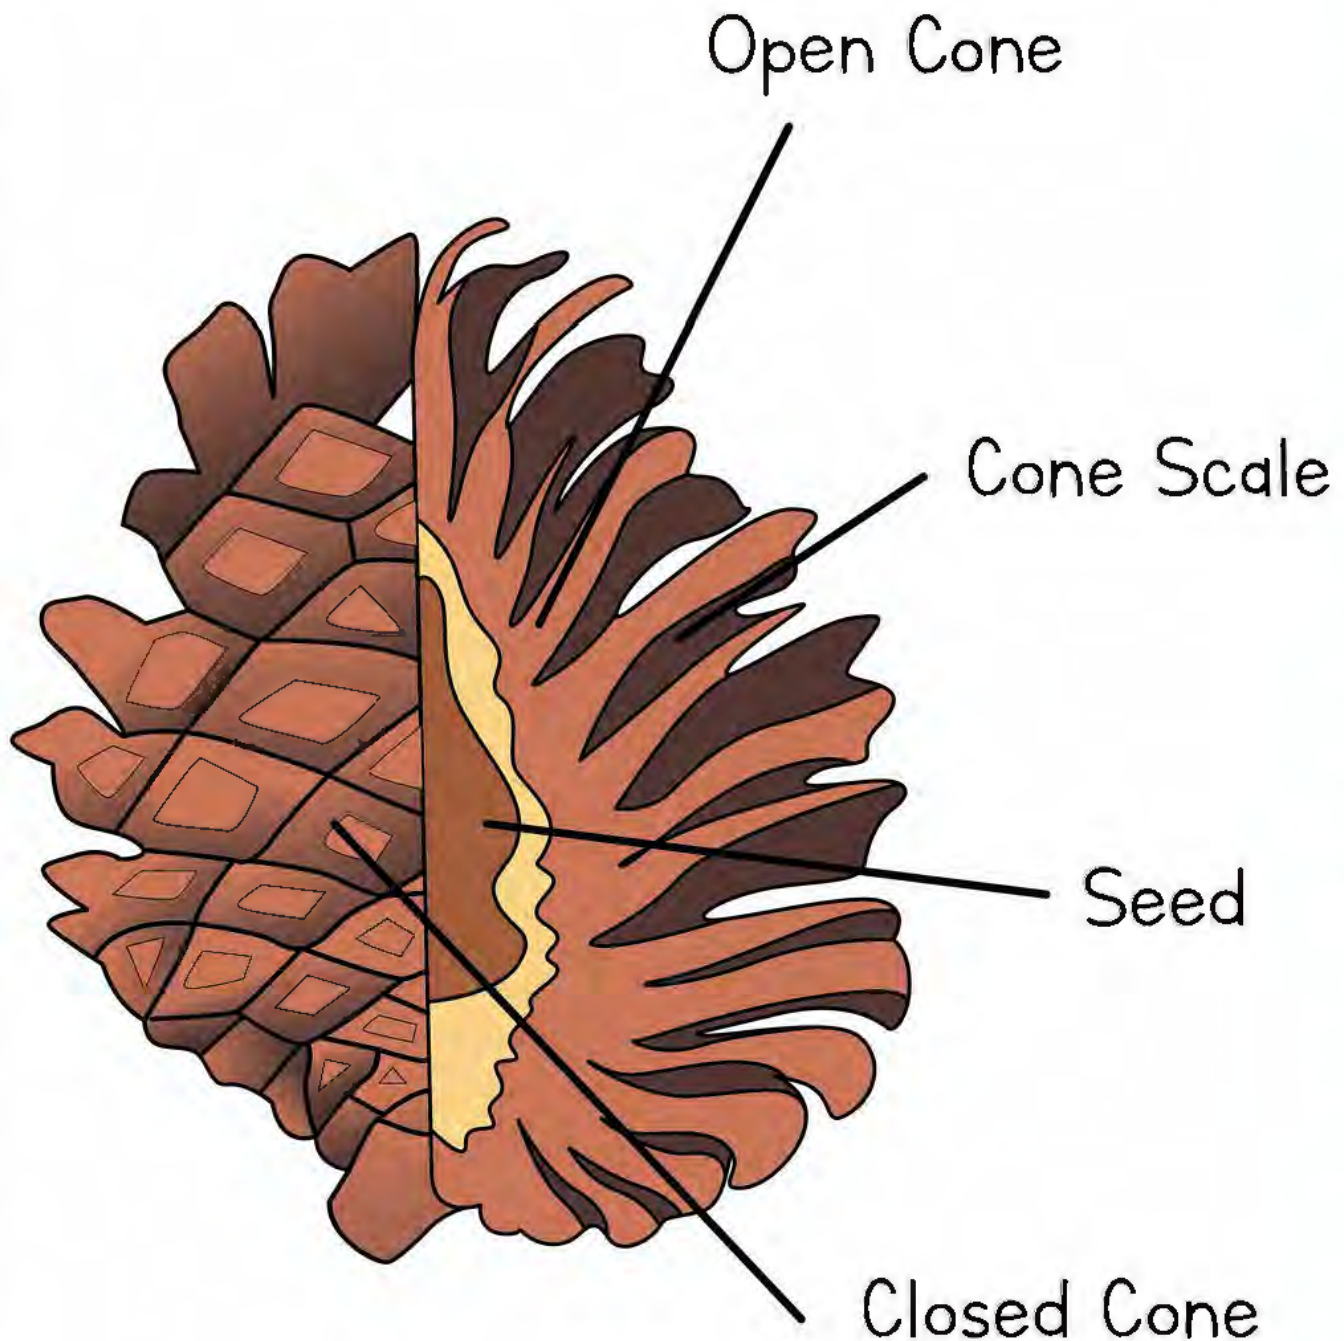

Pine Tree Life Cycle

Direction: Cut and paste the life cycle in the correct order.

Parts of a Pine Tree

Trunk

Seeds

Cone

Roots

Branch

Needles

My Pine Tree Observation

Draw the Pine Tree

Pine Tree Measuring

Direction: Cut out the pine trees and paste them from smallest to largest.

Parts of a Pine Cone

Pine cones are the reproductive organs of pine trees.
The cones are either male or female.

Pine Cone Investigation

I think my Pine cone will

SINK

FLOAT

My Pine cone actually

SANK

FLOATED

I can describe my pine cone